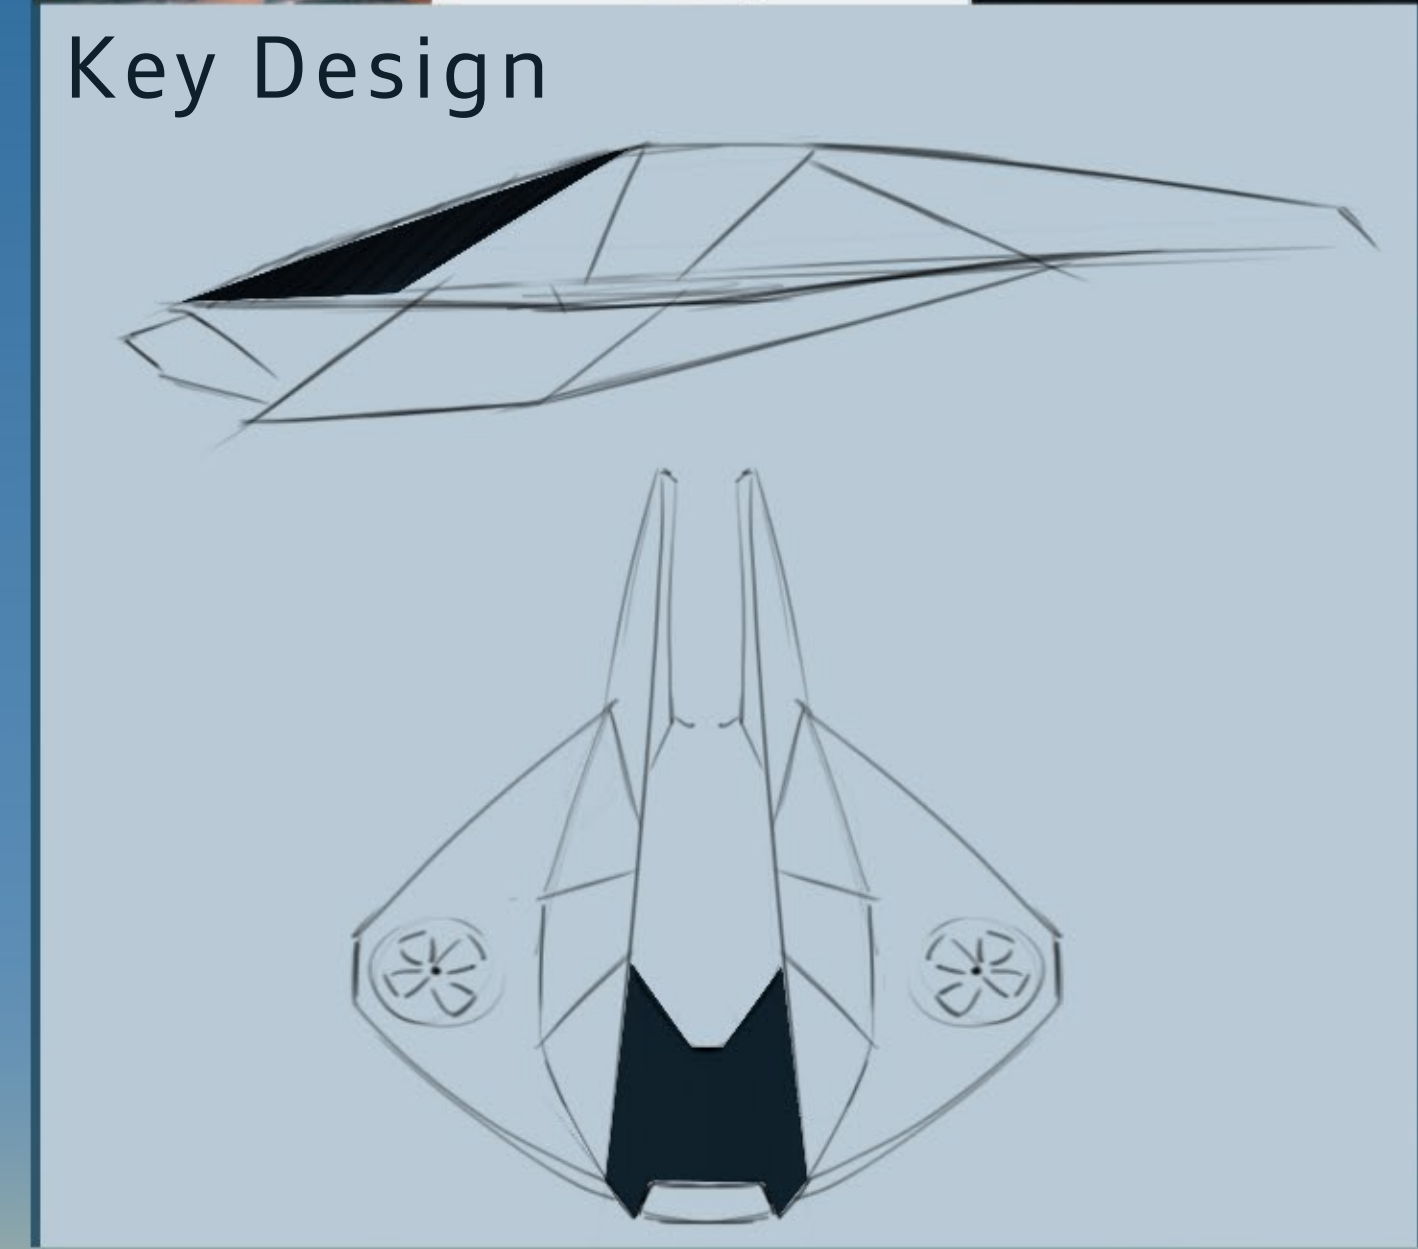

Side View Development

Direction 1

Direction 2

Ion Thruster

Shaftless Propeller

LED Screen

Landing Gear

Final Rendering

HEAT

Ion Thruster

Final Rendering

LIVE ON THE ROOFTOP

2033 AUDI PERSONAL EVTOL FOR A HIGH ALTITUDE LIFE STYLE

Thanks For Your Time