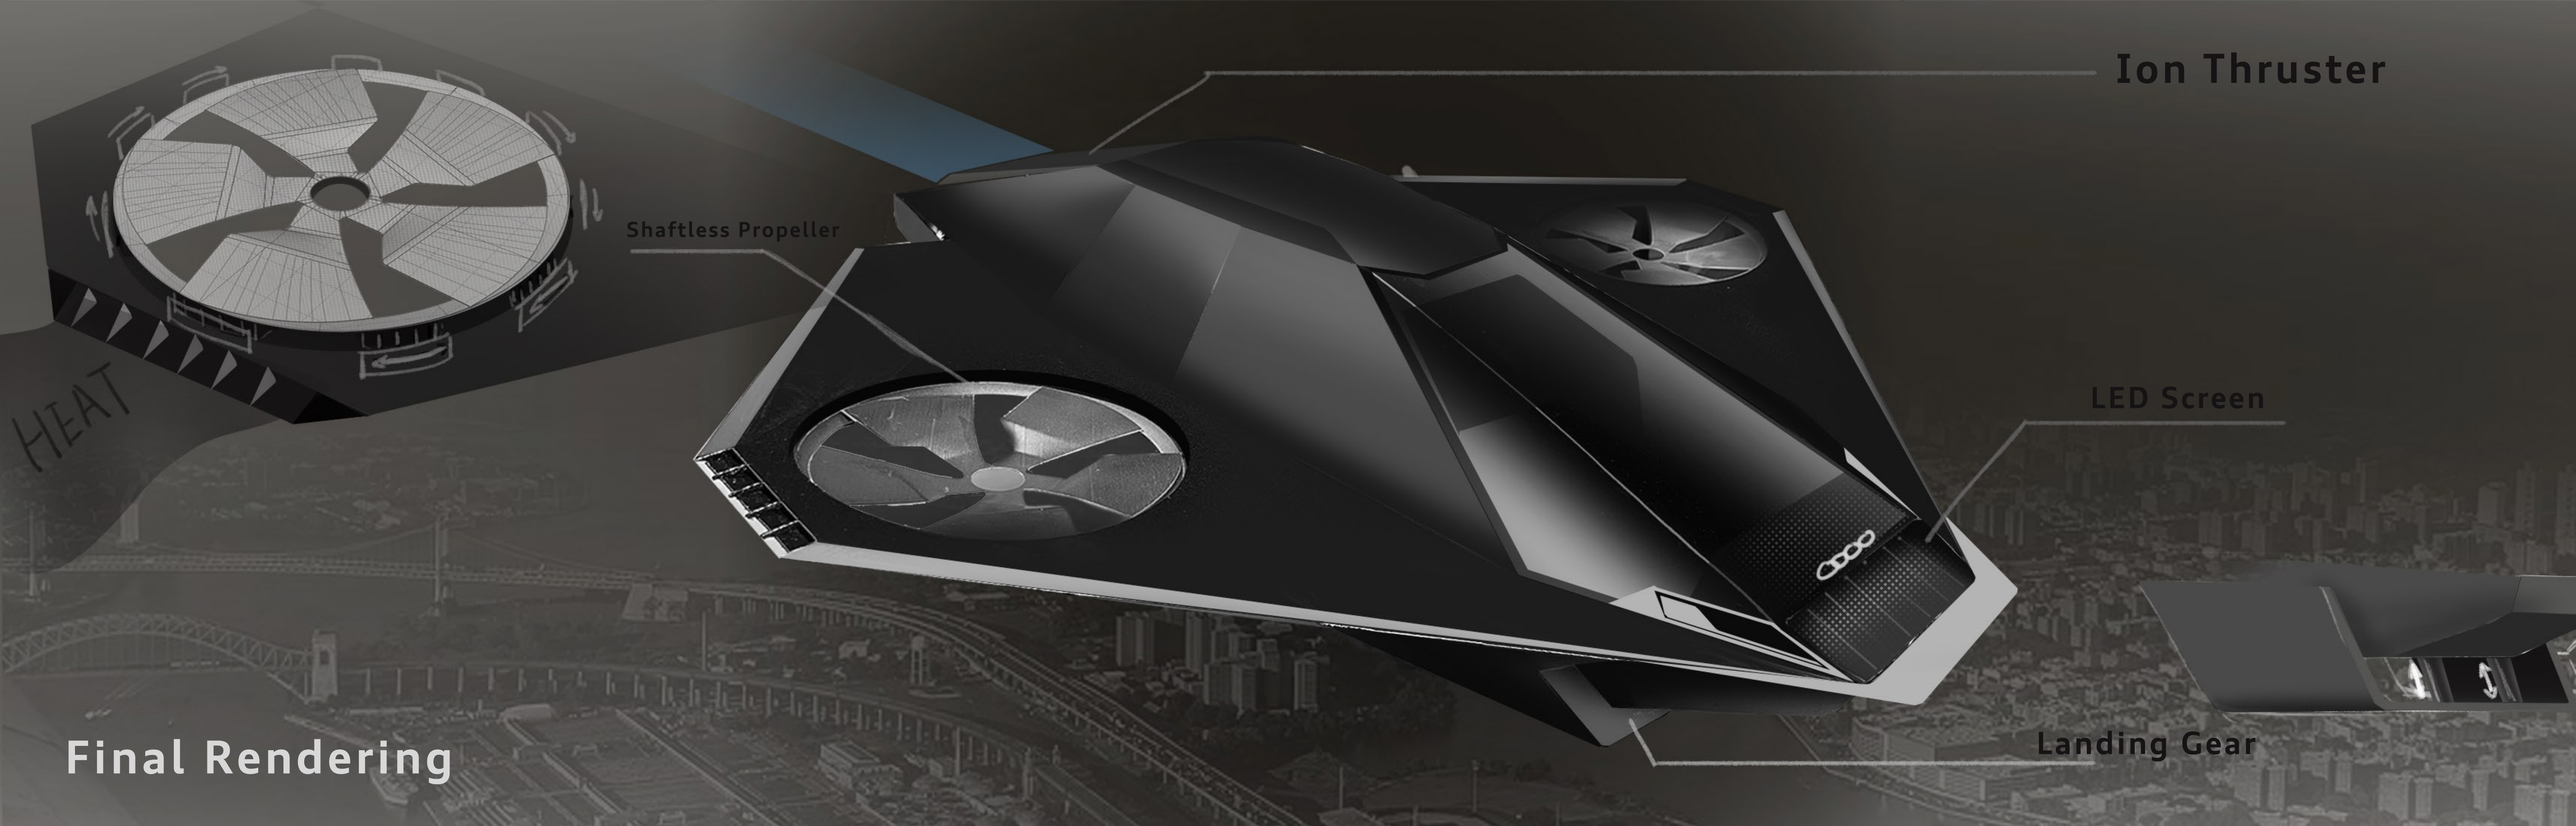

Side View Development

Direction 1

Direction 2

Ion Thruster

Shaftless Propeller

LED Screen

Landing Gear

Final Rendering

HEAT

Ion Thruster

Final Rendering

LIVE ON THE ROOFTOP

2033 AUDI PERSONAL EVTOL FOR A HIGH ALTITUDE LIFE STYLE

Thanks For Your Time