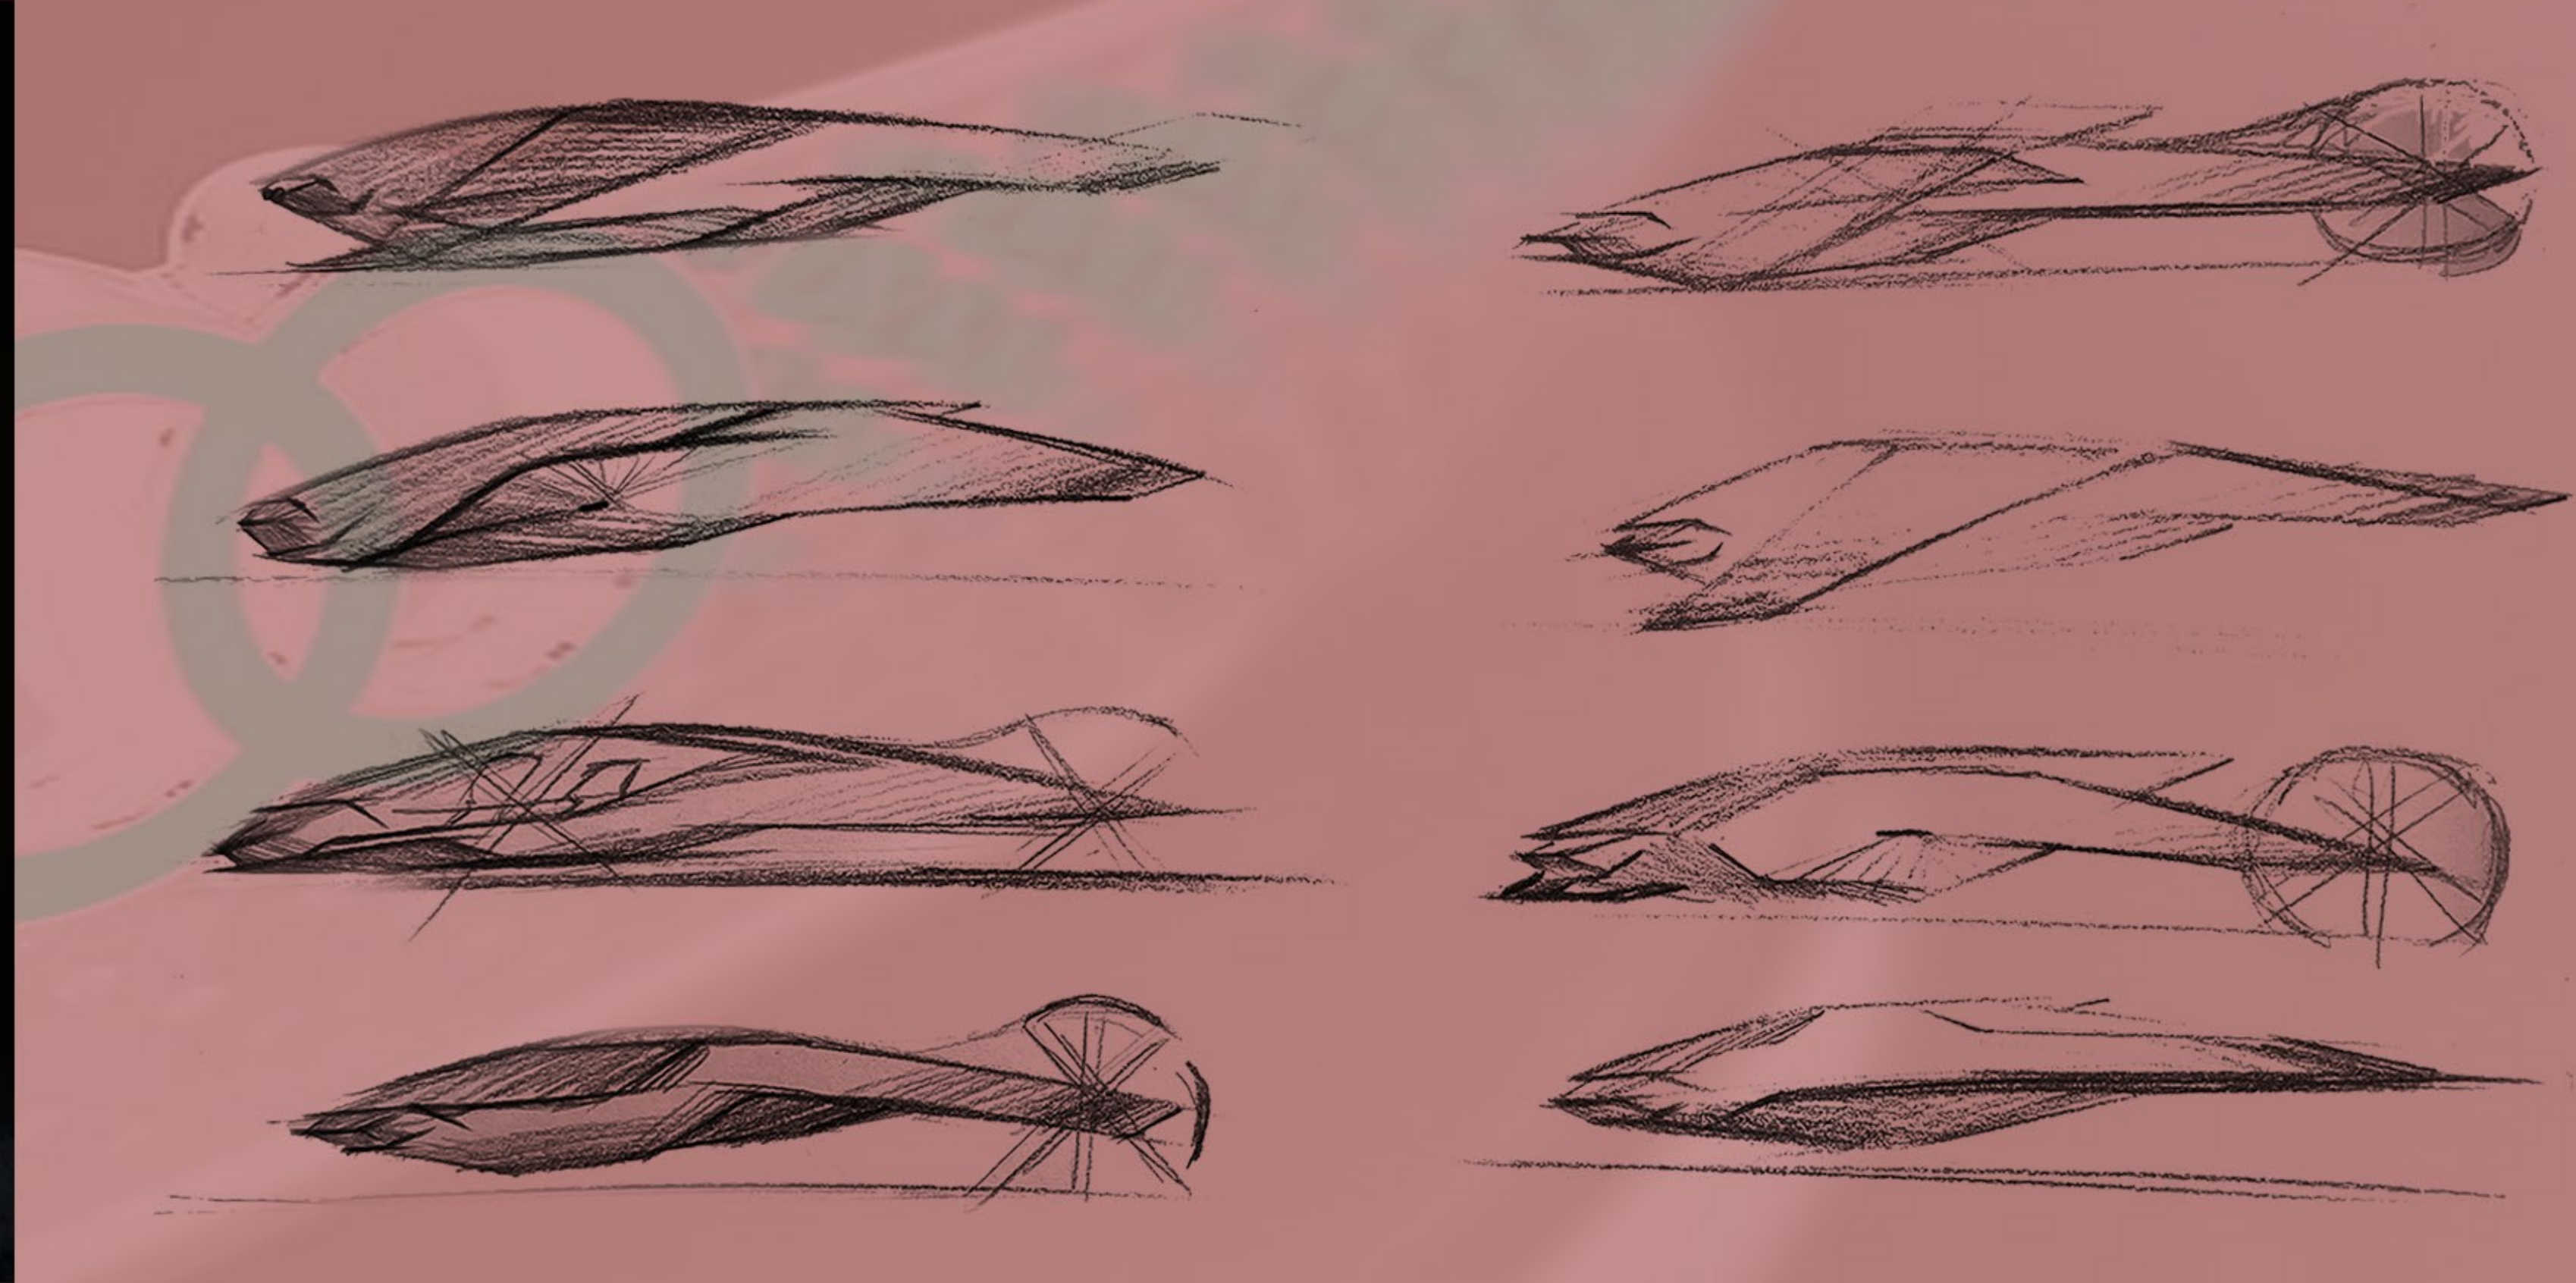

JUN WANG

MY DREAM LIFE IN 10 YEARS...

LIVE ON THE ROOFTOP

ARCHITECT

I Will Live in Tibetan Plateau
Travell Around the City

Tibet Life Style

Shaping the future of premium mobility

Mood Board.

Side View Development

Direction 1

Direction 2

Ion Thruster

Shaftless Propeller

LED Screen

Landing Gear

Final Rendering

HEAT

Ion Thruster

Final Rendering

LIVE ON THE ROOFTOP

2033 AUDI PERSONAL EVTOL FOR A HIGH ALTITUDE LIFE STYLE

Thanks For Your Time